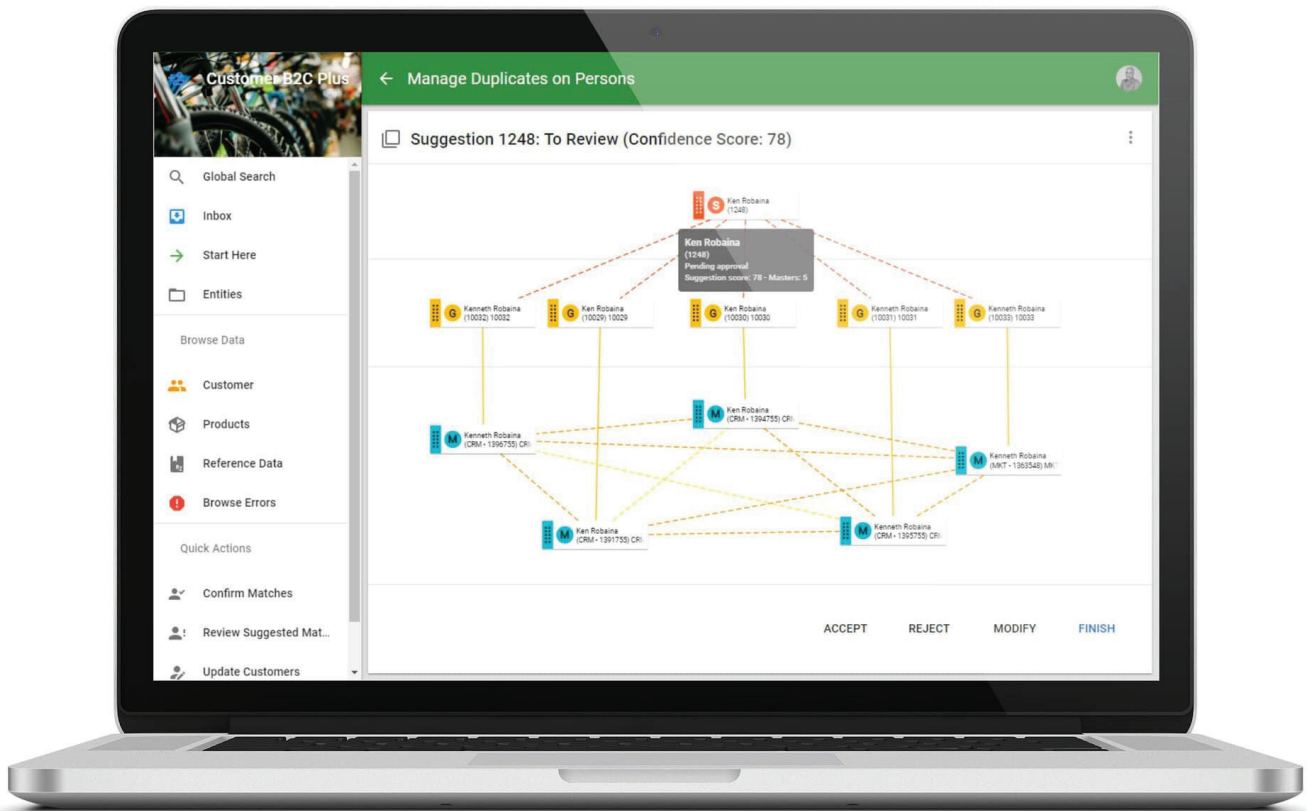

Missing Data: append missing address elements, names, phones & emails.

Global Address Verification

- **Global Postal Partnerships:** USPS®, Canada Post®, Royal Mail® & more.
- **Verify Contact Data for 240+ Countries & Territories:** ensures only valid addresses are captured & used in your system.
- **Standardize Addresses to Meet In-Country Formats:** improves deliverability & reduces UAA mail.
- **Geocode Location:** gain a precise rooftop latitude/longitude coordinate for each address - ideal for mapping, route planning and spatial analysis.

Get Started Today!

>> Request a Free Trial: www.melissa.com/semarchy

About Melissa

Our 35 years of address expertise started with ZIP+4 and turned into so much more. Melissa is a single-source vendor of global address management, data quality and identity verification solutions that help organizations harness accurate data for a more compelling customer view. Our industry-leading solutions have processed over 1 trillion address, name, phone and email records, making it clear why thousands of businesses worldwide trust Melissa with their data quality needs.